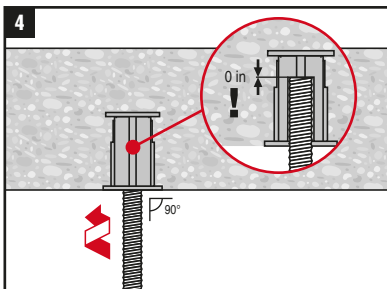

2156492-05.2017

Anchor Internal Diameter	Plastic Housing Color	minimum slab thickness (h _{min})
1/4"	green	2 1/2"
3/8"	red	2 1/2"
1/2"	orange	2 1/2"
5/8"	yellow	3 3/4"
3/4"	black	3 3/4"